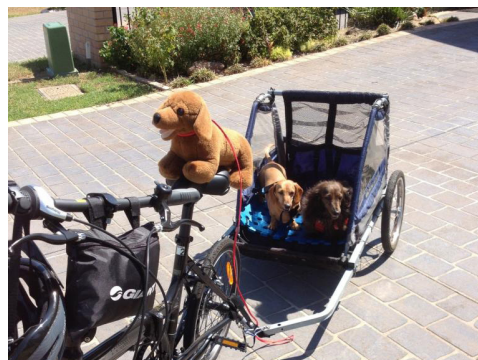

The Adventures of Molly - the Lost Toy Dog

Too much popcorn and movies

In late December 2013 the staff discovered a lost toy dog left at the cinema. It was evident that she was very much loved.

So, after the manager thought that she had eaten enough popcorn and seen too many movies, she went on an R&R, (rest and relaxation), adventure with various members of staff whilst we tried to find the young owner, advertising on our website and on the cinema Facebook page.

In April 2014 the young owner was finally found and reunited with Molly, the toy dog. All the staff agreed that she looked happy now she was back where she belonged. A happy ending.

Helping at the ticket window

Time for R&R

A musical interlude

Can I have a drink too? I don't think I am a duckling.

Are you my mother?

So tired - it's hard work being this cute

Jungle adventure

Daredevil - can I drive?

Great view from here. Need a helmet before we ride.