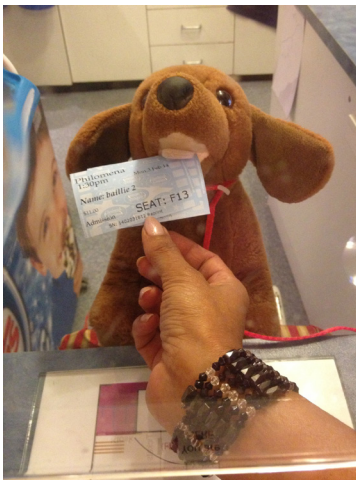

The Adventures of Molly - the Lost Toy Dog

Too much popcorn and movies

In late December 2013 the staff discovered a lost toy dog left at the cinema. It was evident that she was very much loved.

So, after the manager thought that she had eaten enough popcorn and seen too many movies, she went on an R&R, (rest and relaxation), adventure with various members of staff whilst we tried to find the young owner, advertising on our website and on the cinema Facebook page.

In April 2014 the young owner was finally found and reunited with Molly, the toy dog. All the staff agreed that she looked happy now she was back where she belonged. A happy ending.

Helping at the ticket window

Time for R&R

A musical interlude

Can I have a drink too? I don't think I am a duckling.

Are you my mother?

So tired - it's hard work being this cute

Jungle adventure

Daredevil - can I drive?

Great view from here. Need a helmet before we ride.